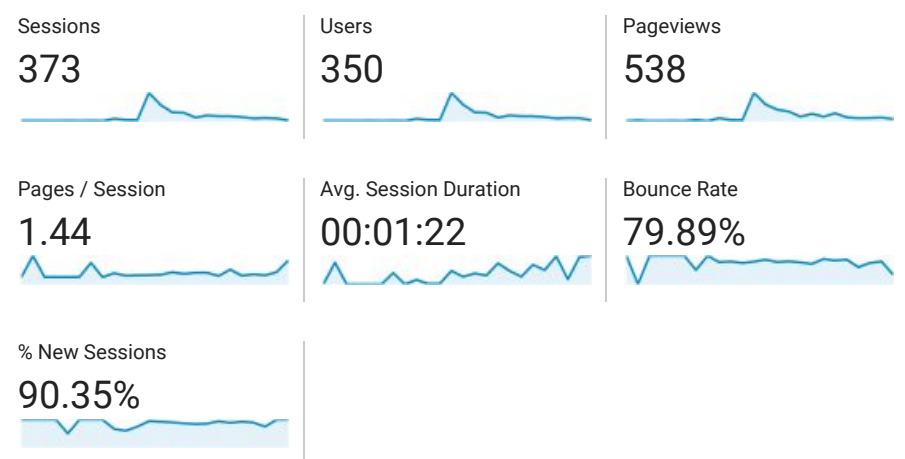

Mar 1, 2017 - Mar 1, 2017

Audience Overview

All Users
100.00% Sessions

Overview